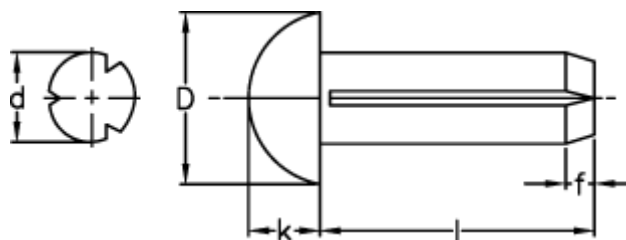

Data Sheet

Article number: 08843306

Description: KLEE Slotted rivet N4 4x8, steel
DIN 1476/DIN-EN-Norm 28 746

Measures

D	= 7.0
d	= 4.0
f	= 1.5
k	= 2.4
Length	= 6-20